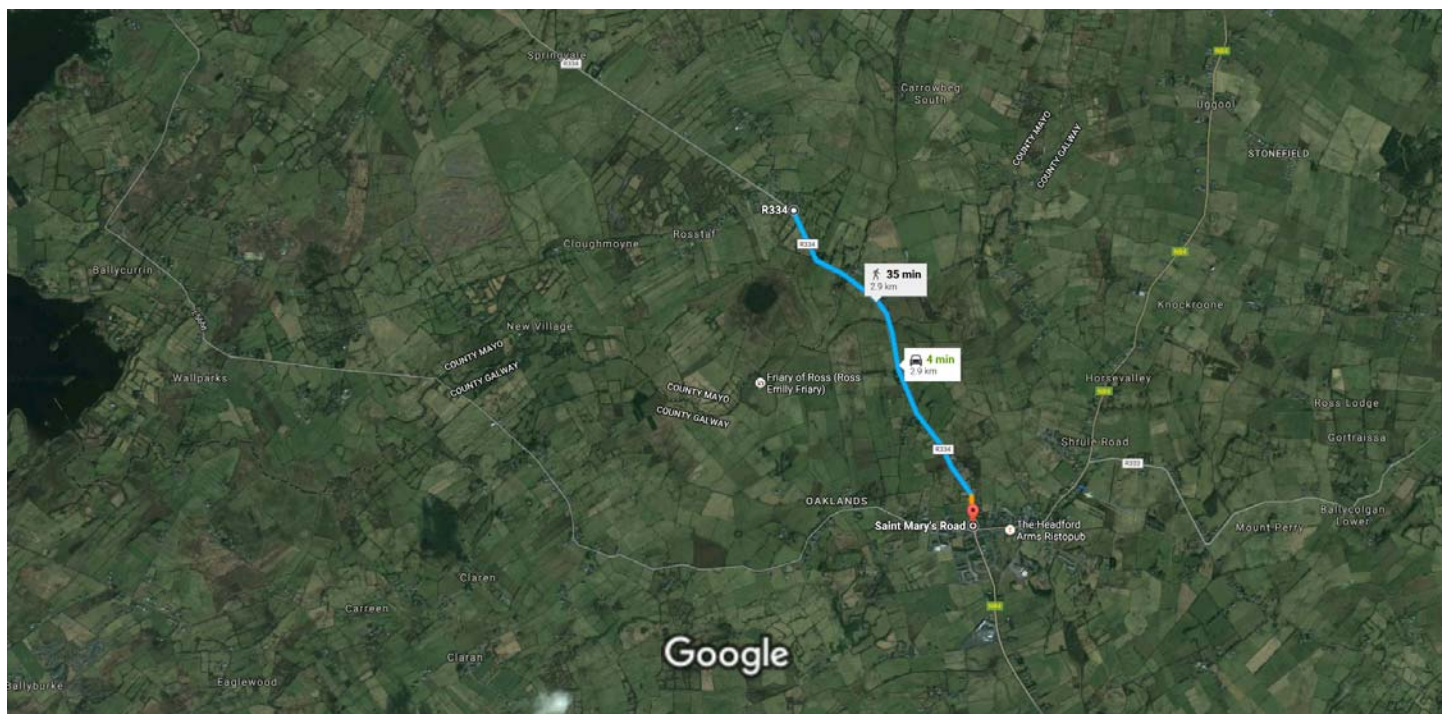

R334, Co. Mayo, Ireland to Saint Mary's Road, Co. Galway, Ireland

Drive 2.9 km, 4 min

Imagery ©2016 DigitalGlobe, Map data ©2016 Google 2000 ft

R334

Co. Mayo, Ireland

- ↑ 1. Head south toward R334

33 m

- ↶ 2. Turn left onto R334
i Destination will be on the right

2.8 km

Saint Mary's Road

Co. Galway, Ireland

These directions are for planning purposes only. You may find that construction projects, traffic, weather, or other events may cause conditions to differ from the map results, and you should plan your route accordingly. You must obey all signs or notices regarding your route.