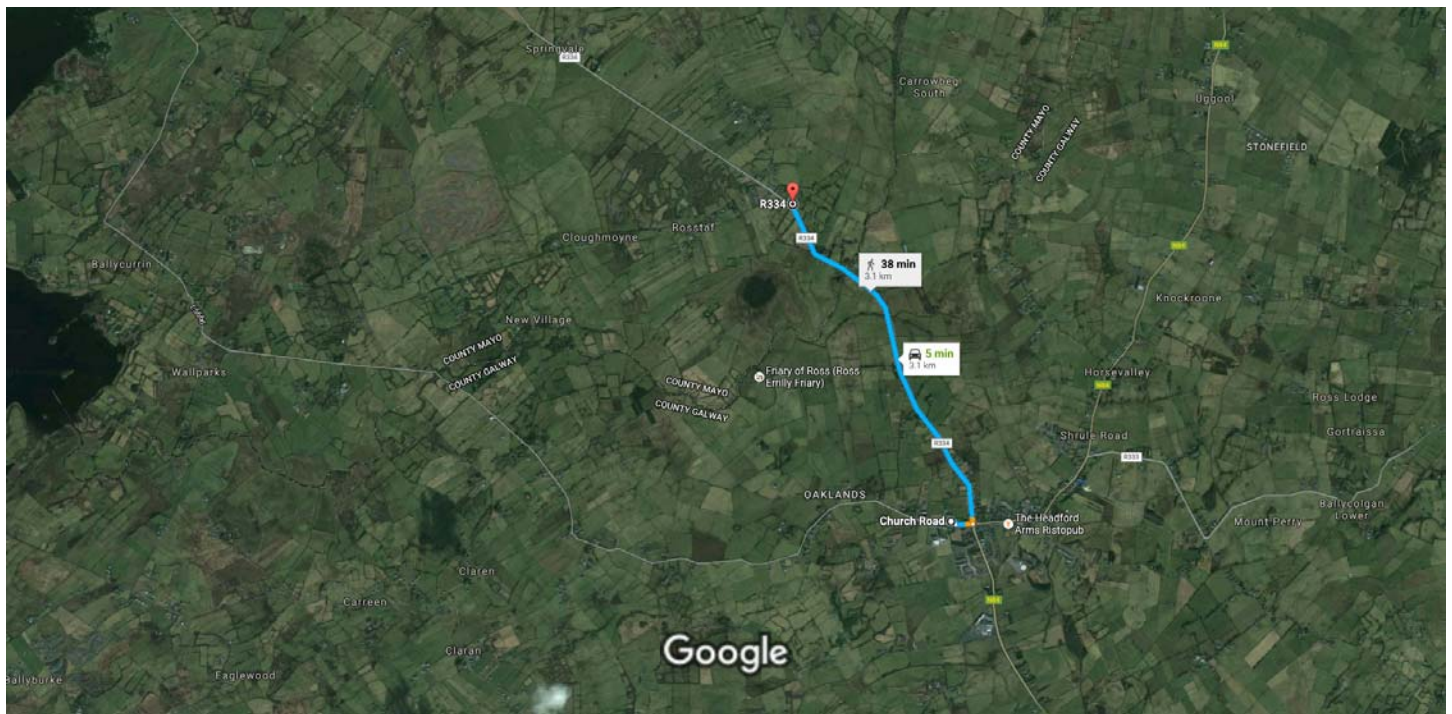

Church Road, Co. Galway, Ireland to R334, Co. Mayo, Ireland

Drive 3.1 km, 5 min

Imagery ©2016 DigitalGlobe, Map data ©2016 Google 2000 ft

### Church Road

Co. Galway, Ireland

- ↑ 1. Head east toward Church Rd  
⚠ Restricted usage road  
57 m
- ↶ 2. Turn left onto Church Rd  
130 m
- ↶ 3. Turn left onto The Square/R334  
📍 Continue to follow R334  
2.9 km
- ↷ 4. Turn right  
📍 Destination will be on the left  
33 m

### R334

Co. Mayo, Ireland

These directions are for planning purposes only. You may find that construction projects, traffic, weather, or other events may cause conditions to differ from the map results, and you should plan your route accordingly. You must obey all signs or notices regarding your route.