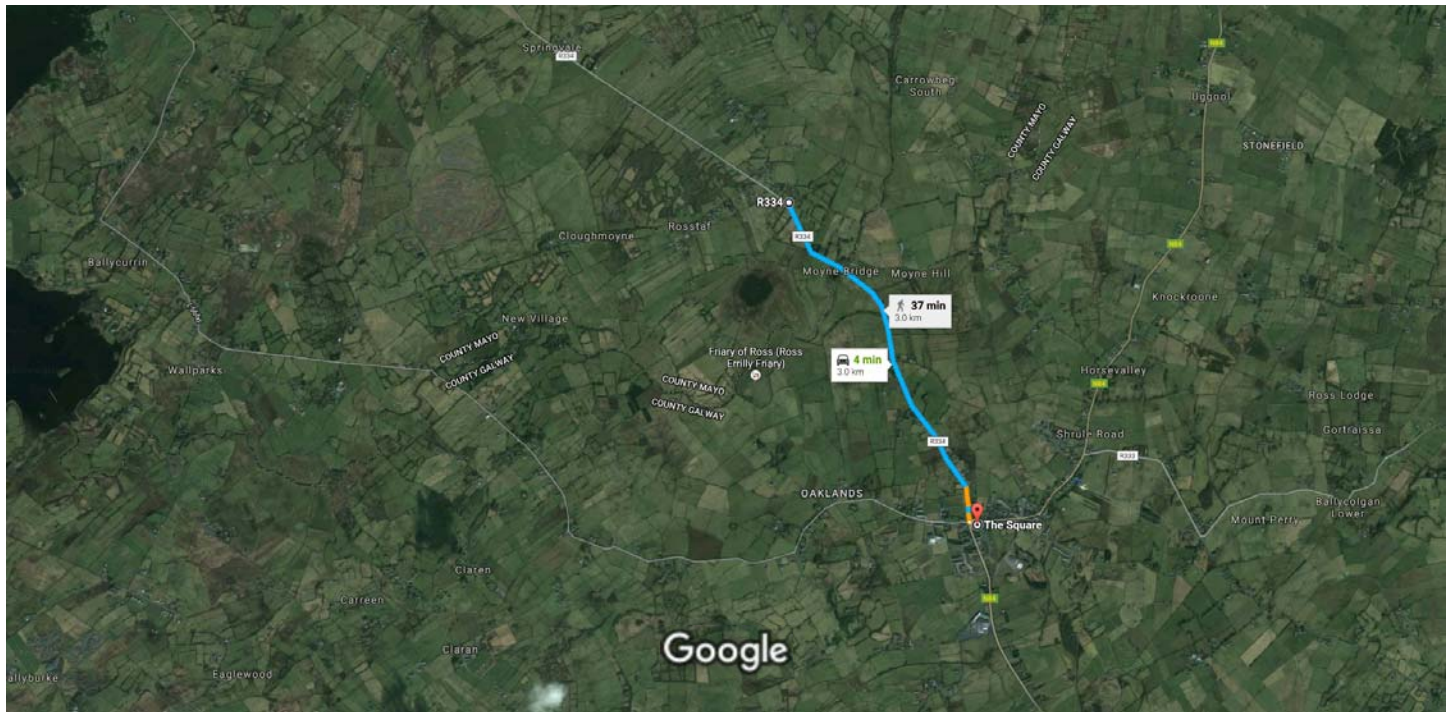

R334, Co. Mayo, Ireland to The Square, Co. Galway, Ireland

Drive 3.0 km, 4 min

Imagery ©2016 DigitalGlobe, Map data ©2016 Google 2000 ft

## R334

Co. Mayo, Ireland

- ↑ 1. Head south toward R334  
33 m
- ↶ 2. Turn left onto R334  
2.9 km
- ↶ 3. Turn left onto The Square/N84  
Destination will be on the left  
56 m

## The Square

Co. Galway, Ireland

These directions are for planning purposes only. You may find that construction projects, traffic, weather, or other events may cause conditions to differ from the map results, and you should plan your route accordingly. You must obey all signs or notices regarding your route.