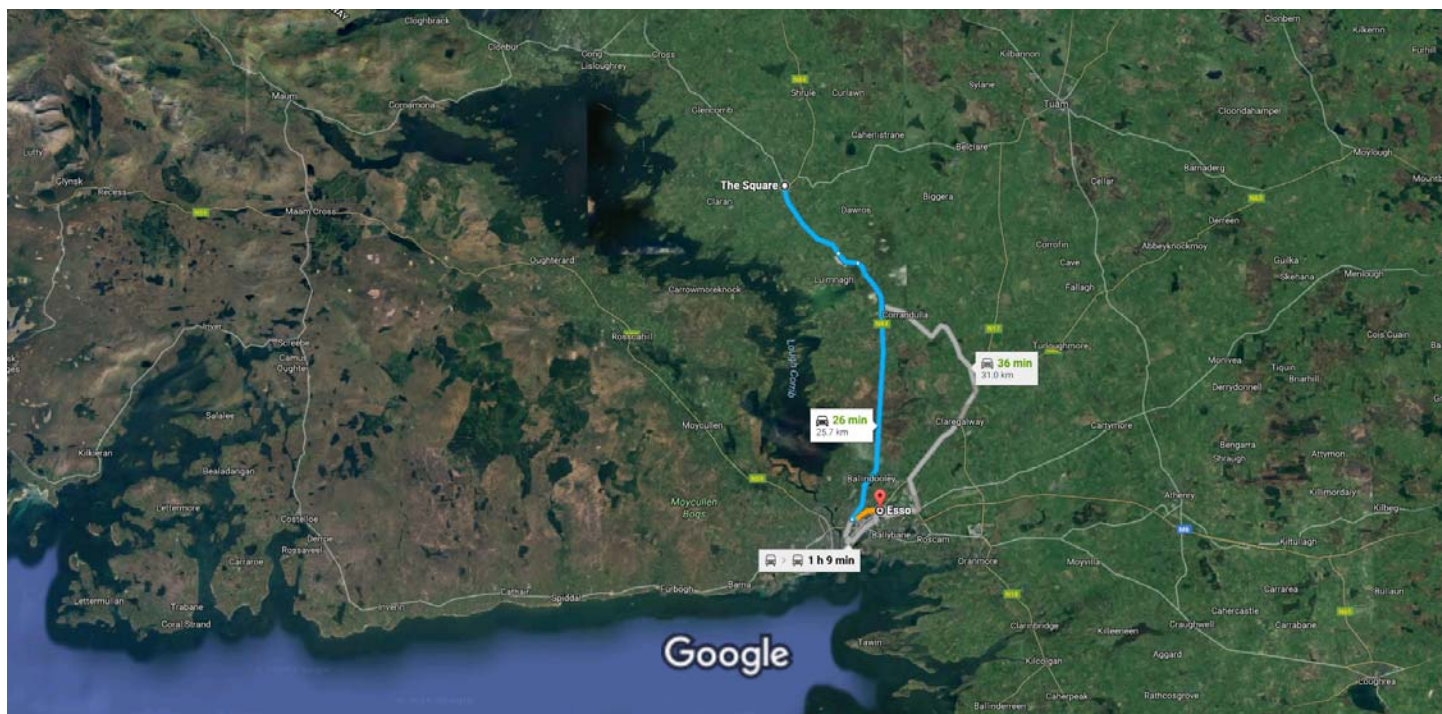

The Square, Co. Galway, Ireland to Esso, Tuam Road, Galway, Ireland

Drive 25.7 km, 26 min

Imagery ©2016 DigitalGlobe, Landsat, Data SIO, NOAA, U.S. Navy, NGA, GEBCO, Map data ©2016 Google 2 mi

The Square

Co. Galway, Ireland

-  1. Head west on The Square/N84 toward An Chearnóg/R334

 56 m
-  2. Turn left onto Galway Rd/N84
 Continue to follow N84

 5.6 km
-  3. Slight left

 1.4 km
-  4. Slight left onto N84

 16.6 km
-  5. At the roundabout, take the 1st exit onto Bothar na dTreabh/N6

 1.9 km
-  6. Turn left onto Tuam Rd/N17
 Destination will be on the left

 160 m

Esso

Tuam Road, Galway, Ireland

These directions are for planning purposes only. You may find that construction projects, traffic, weather, or other events may cause conditions to differ from the map results, and you should plan your route accordingly. You must obey all signs or notices regarding your route.