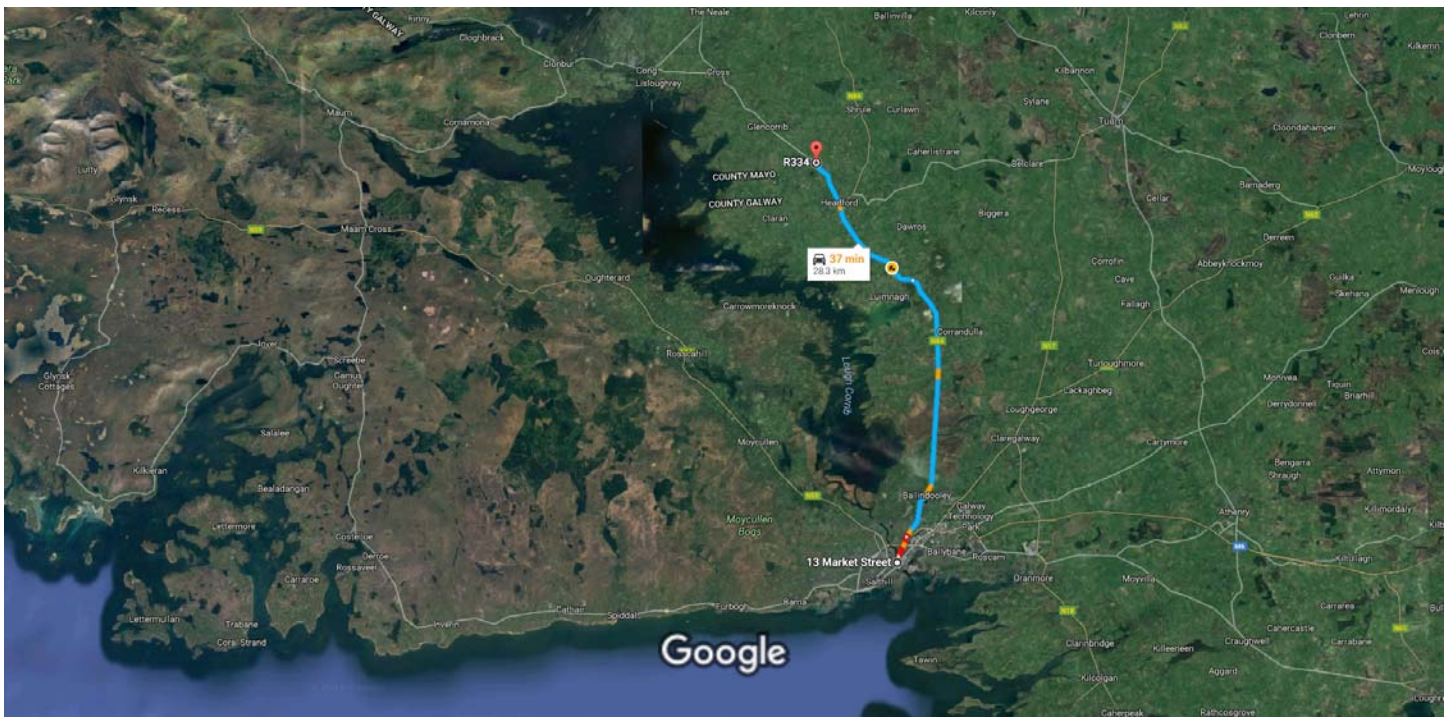

13 Market Street, Co. Galway, Ireland to R334, Co. Mayo, Ireland

Drive 28.3 km, 37 min

Imagery ©2016 DigitalGlobe, Landsat, Data SIO, NOAA, U.S. Navy, NGA, GEBCO, Map data ©2016 Google 2 mi

### Continue to Headford Rd/N84

6 min (1.7 km)

1. Head northeast on Market St toward Church Ln  
100 m
2. Turn left onto Abbeygate Street Upper  
79 m
3. Abbeygate Street Upper turns right and becomes Mary St  
120 m
4. Slight left onto Woodquay Street  
140 m
5. Turn right onto Headford Rd/R866  
[Continue to follow Headford Rd](#)  
1.3 km

### Continue on N84 to Galway

22 min (23.7 km)

6. At the roundabout, take the 2nd exit onto Headford Rd/N84  
[Continue to follow N84](#)  
16.6 km
7. Slight right  
1.4 km
8. Slight right onto N84  
5.6 km

### Follow R334 to your destination in Mayo

4 min (2.9 km)

9. Continue straight onto The Square/R334  
[Continue to follow R334](#)  
2.9 km
10. Turn right  
[Destination will be on the left](#)  
33 m