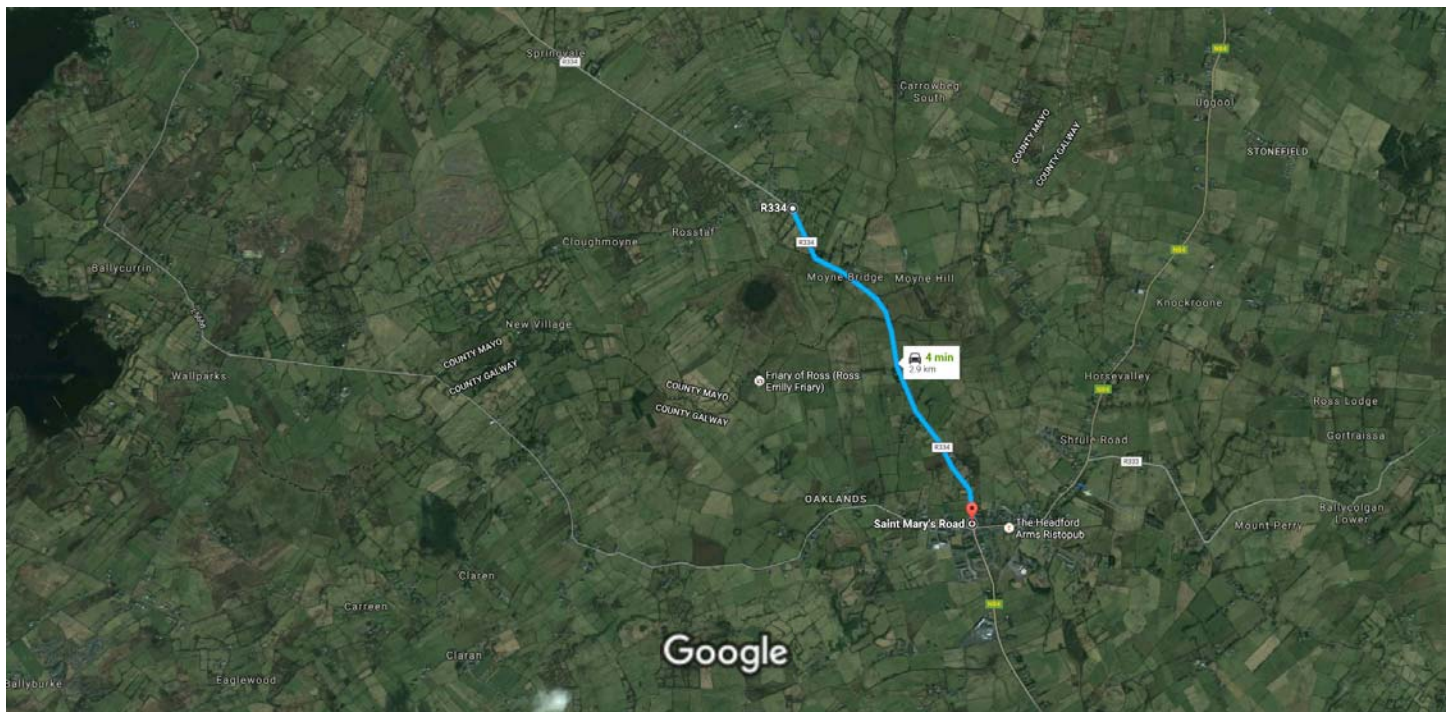

R334, Co. Mayo, Ireland to Saint Mary's Road, Co. Galway, Ireland

Drive 2.9 km, 4 min

Imagery ©2016 DigitalGlobe, Map data ©2016 Google 2000 ft

## R334

Co. Mayo, Ireland

- ↑ 1. Head south toward R334

33 m

- ↶ 2. Turn left onto R334  
[i](#) Destination will be on the right

2.8 km

## Saint Mary's Road

Co. Galway, Ireland

These directions are for planning purposes only. You may find that construction projects, traffic, weather, or other events may cause conditions to differ from the map results, and you should plan your route accordingly. You must obey all signs or notices regarding your route.