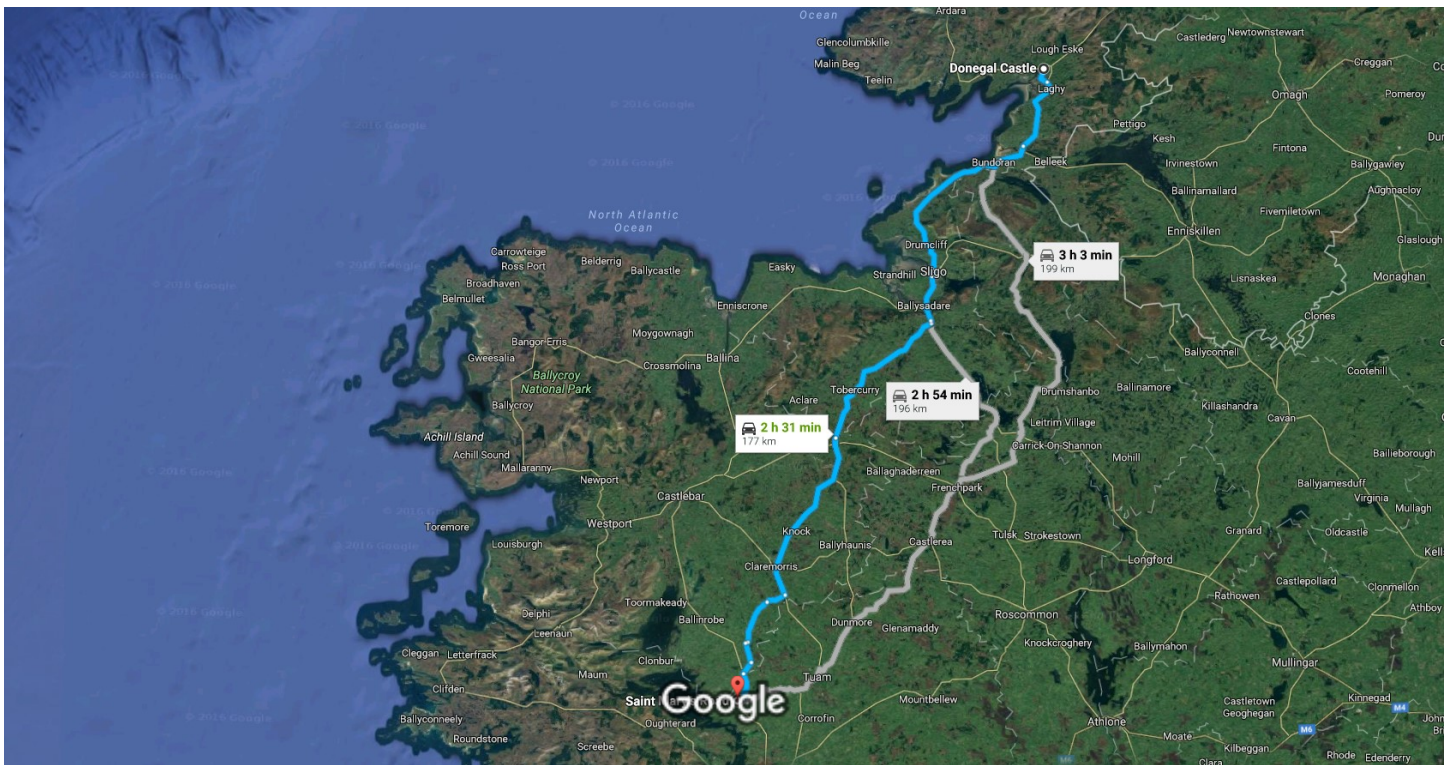

# Donegal Castle to Saint Mary's Road, Co. Galway, Drive 177 km, 2 h 31 min Ireland

Imagery ©2016 Landsat, Data SIO, NOAA, U.S. Navy, NGA, GEBCO, Map data ©2016 Google

10 mi

via N15 and N17

2 h 14 min without traffic

2 h 31 min

177 km

via N15

2 h 35 min without traffic

2 h 54 min

196 km

via R280

2 h 50 min without traffic

3 h 3 min

199 km