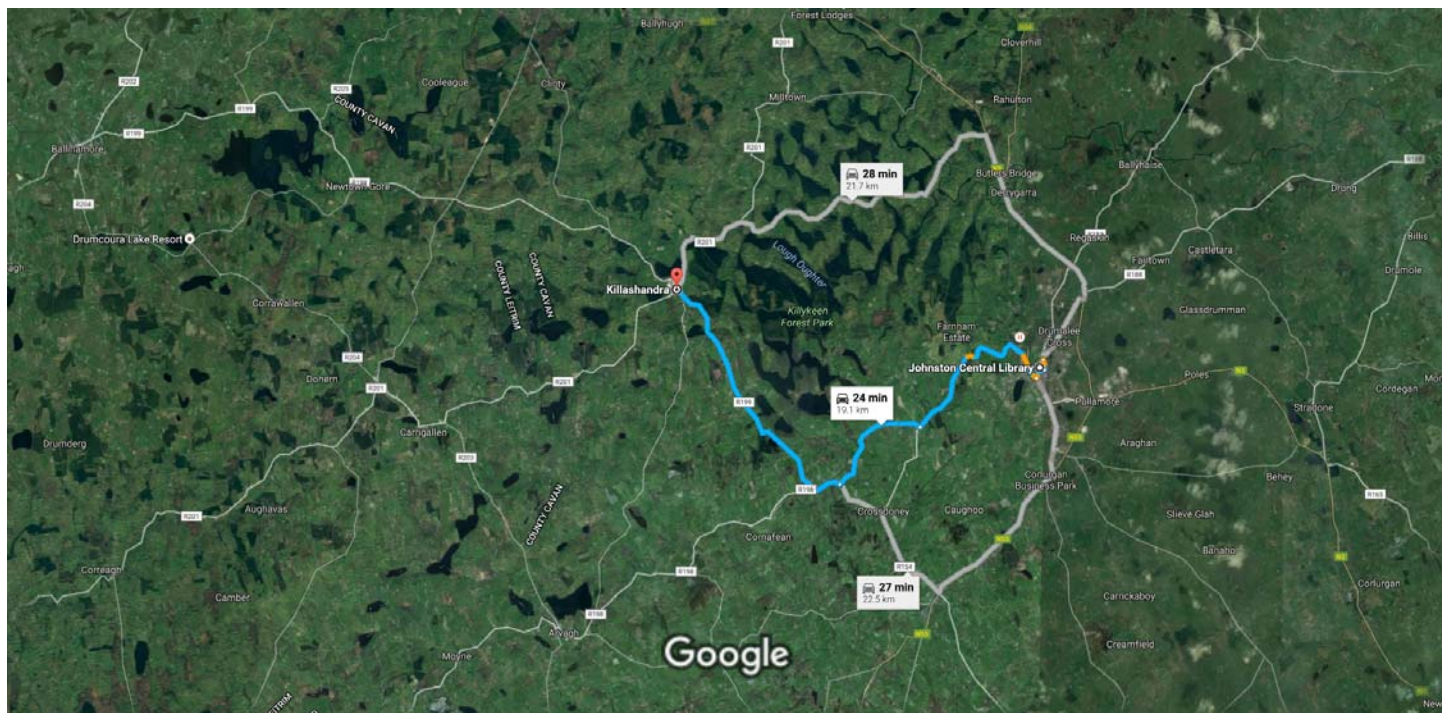

Johnston Central Library to Killeshandra, Ireland

Drive 19.1 km, 24 min

Imagery ©2016 DigitalGlobe, DigitalGlobe, Landsat, Map data ©2016 Google 1 mi

Johnston Central Library

Farnham Centre, Farnham Street, Cavan, Ireland

Drive along R198

-
- 10 min (6.8 km)
1. Head north on Farnham St/R212 toward Church St

250 m
 2. Turn right onto Church St

350 m
 3. Turn right onto Thomas Ashe St

150 m
 4. Turn left at the 1st cross street onto Farnham St/R212

300 m
 5. At the roundabout, take the 2nd exit onto Railway Rd/R198
[i Continue to follow R198](#)

5.8 km
 6. Turn right

4 min (3.7 km)

Take R199 to R201

-
- 9 min (8.6 km)
7. Turn right onto R198

900 m
 8. Continue straight onto R199

7.7 km
 9. Turn left onto R201

4 m

Killeshandra

Co. Cavan, Ireland

These directions are for planning purposes only. You may find that construction projects, traffic, weather, or other events may cause conditions to differ from the map results, and you should plan your route accordingly. You must obey all signs or notices regarding your route.