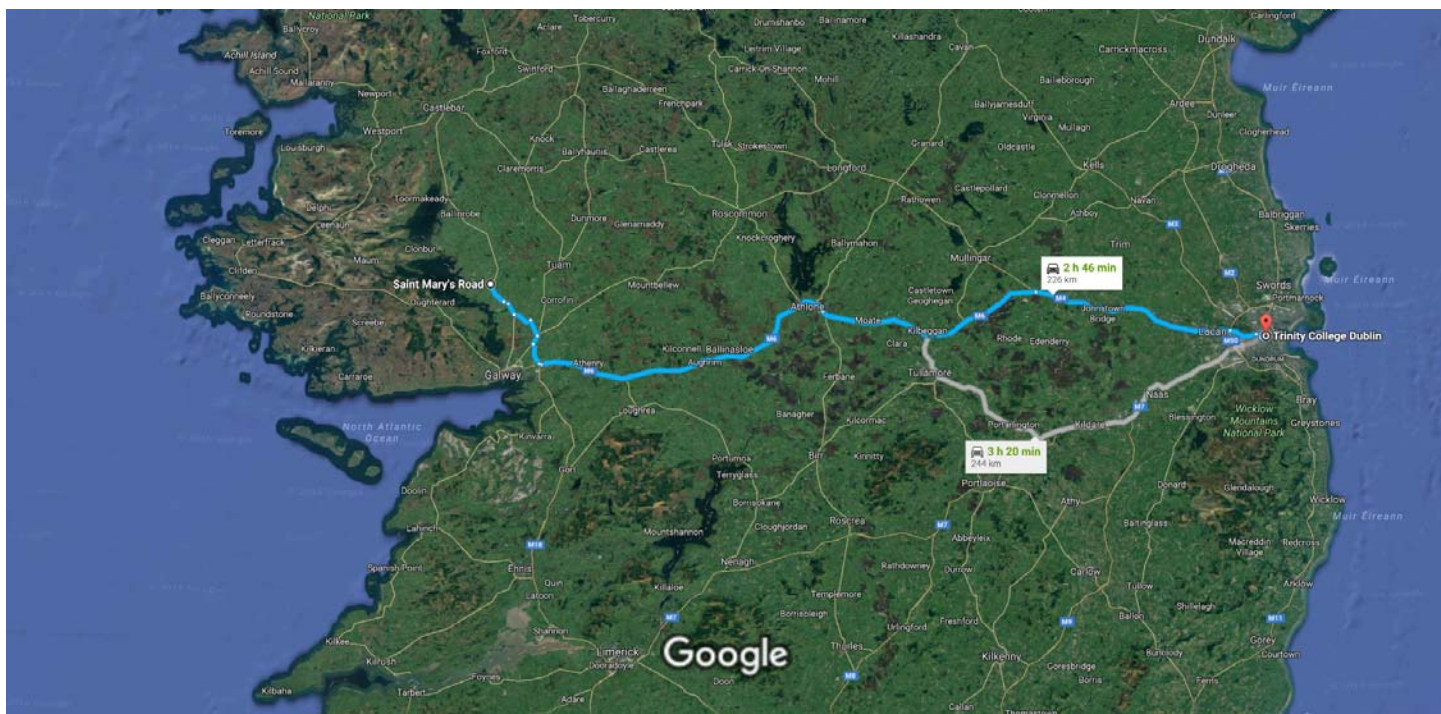

Saint Mary's Road, Co. Galway, Ireland to Trinity College Dublin

Drive 226 km, 2 h 46 min

Imagery ©2016 Landsat, Data SIO, NOAA, U.S. Navy, NGA, GEBCO, Map data ©2016 Google 10 mi

Saint Mary's Road

Co. Galway, Ireland

Get on M6 from N84 and N18

-
- 29 min (27.5 km)
1. Head south on The Square/R334 toward N84
55 m
 2. Continue onto Galway Rd/N84
 Continue to follow N84
5.6 km
 3. Slight left
1.4 km
 4. Slight left onto N84
3.1 km
 5. Turn left (signs for Loughgeorge/Corrandulla)
4.9 km
 6. Turn right
4.3 km
 7. Turn right onto N17
2.2 km
 8. Turn left onto N18
5.4 km
 9. At the roundabout, take the 1st exit onto the M6 ramp to Dublin/Athenry
500 m

Continue on M6 to South Dublin

-
- 1 h 37 min (181 km)
10. Merge onto M6
 Partial toll road
70.5 km
 11. Continue onto N6
8.2 km
 12. Continue onto M6
 Partial toll road
57.1 km
 13. Merge onto M4
 Partial toll road
45.0 km

Continue on N4 to your destination in Dublin

-
- 32 min (18.0 km)
14. Continue onto N4
1.2 km
 15. Continue straight to stay on N4