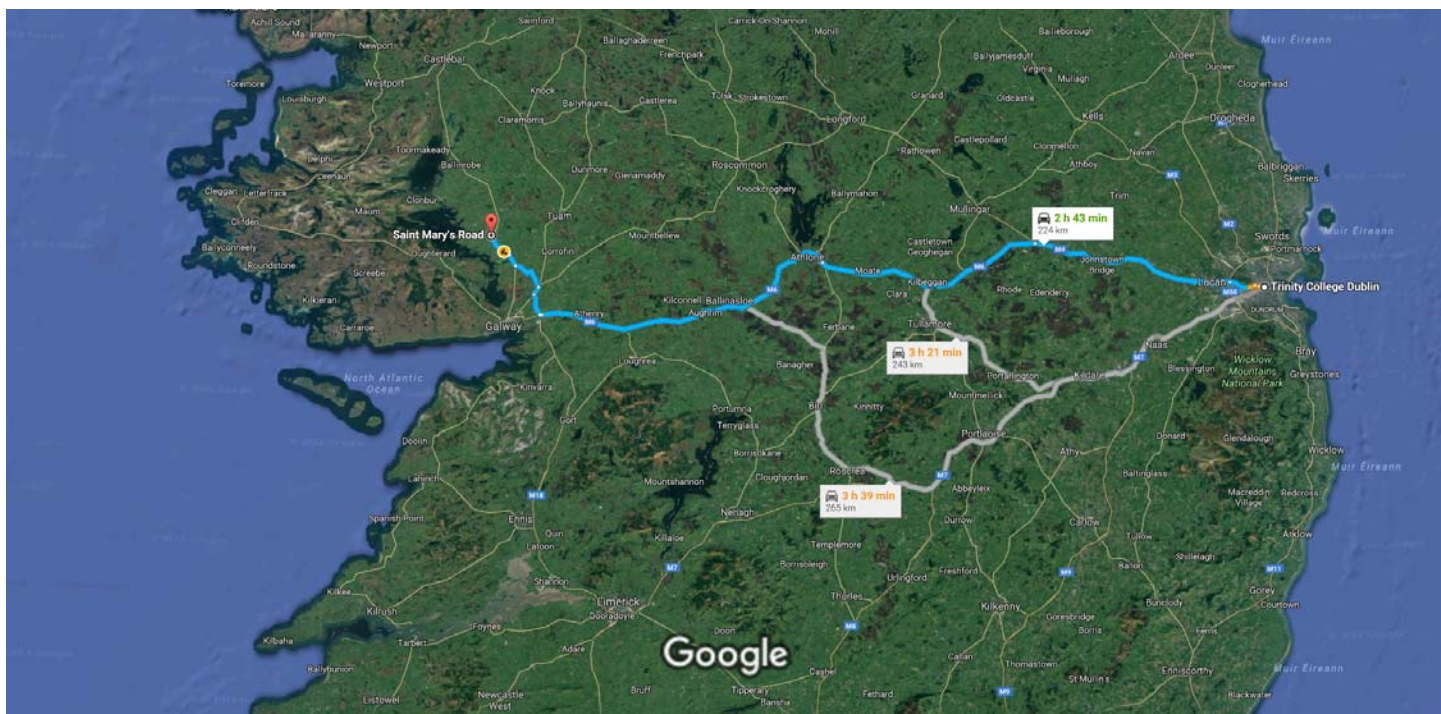

Trinity College Dublin to Saint Mary's Road, Co. Galway, Ireland

Imagery ©2016 Landsat, Data SIO, NOAA, U.S. Navy, NGA, GEBCO, Map data ©2016 Google 10 mi

via M6 **2 h 43 min**
 2 h 17 min without traffic 224 km
 ⚠️ This route has tolls.

via R420 and M6 **3 h 21 min**
 2 h 47 min without traffic 243 km

via M7 **3 h 39 min**
 3 h 2 min without traffic 265 km