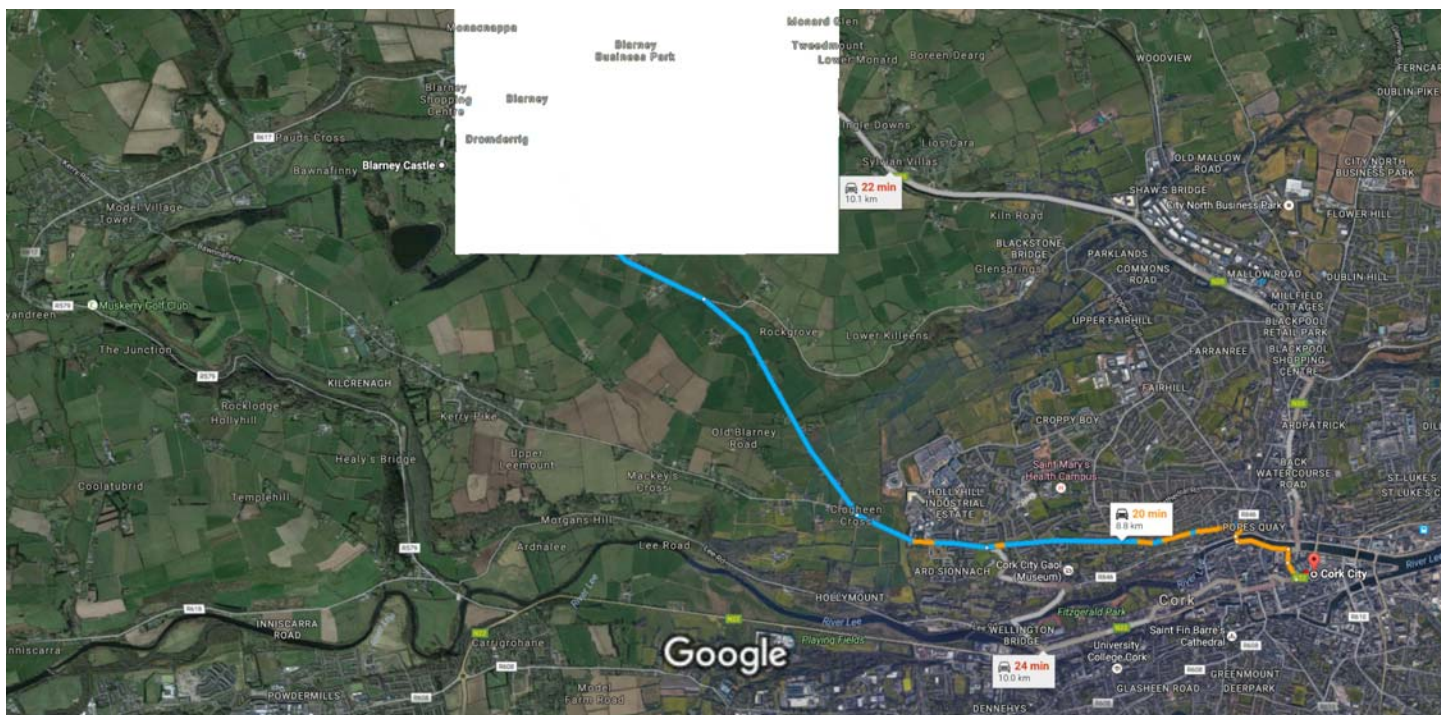

Google Maps Blarney Castle to Cork City, Ireland

Drive 8.8 km, 20 min

Imagery ©2016 Google, Map data ©2016 Google 2000 ft

### Drive along Castle Cl Rd

- 
- ↑ 1. Head east on The Square 3 min (1.0 km)
- 
- ↘ 2. Turn right toward The Groves 140 m
- 
- ↑ 3. Continue onto The Groves 220 m
- 
- ↑ 4. Continue onto Castle Cl Rd 160 m
- 
- ↑ 5. Continue straight 240 m
- 
- 210 m

### Continue to Cork

- 
- ↘ 6. Turn right 6 min (4.9 km)
- 
- ↘ 7. Keep right 1.7 km
- 
- ↙ 8. Turn left onto Blarney Rd 2.1 km
- 
- 1.1 km
- 
- ↙ 9. Slight left onto Blarney St 5 min (2.1 km)

### Take R847 to St Patrick's St/N22

- 
- ↘ 10. Turn right onto Shandon St/R846 4 min (1.0 km)
- 
- ↑ 11. Continue straight onto Griffith Bridge 110 m
- 
- ↙ 12. Turn left onto Kyril's Quay/R847 43 m
- [i Continue to follow R847](#)
- 
- ↘ 13. Turn right onto Half Moon St 400 m
- 
- ↑ 14. Half Moon St turns slightly left and becomes Academy St 110 m
- 
- ↙ 15. Turn left onto St Patrick's St/N22 150 m
- 
- 130 m