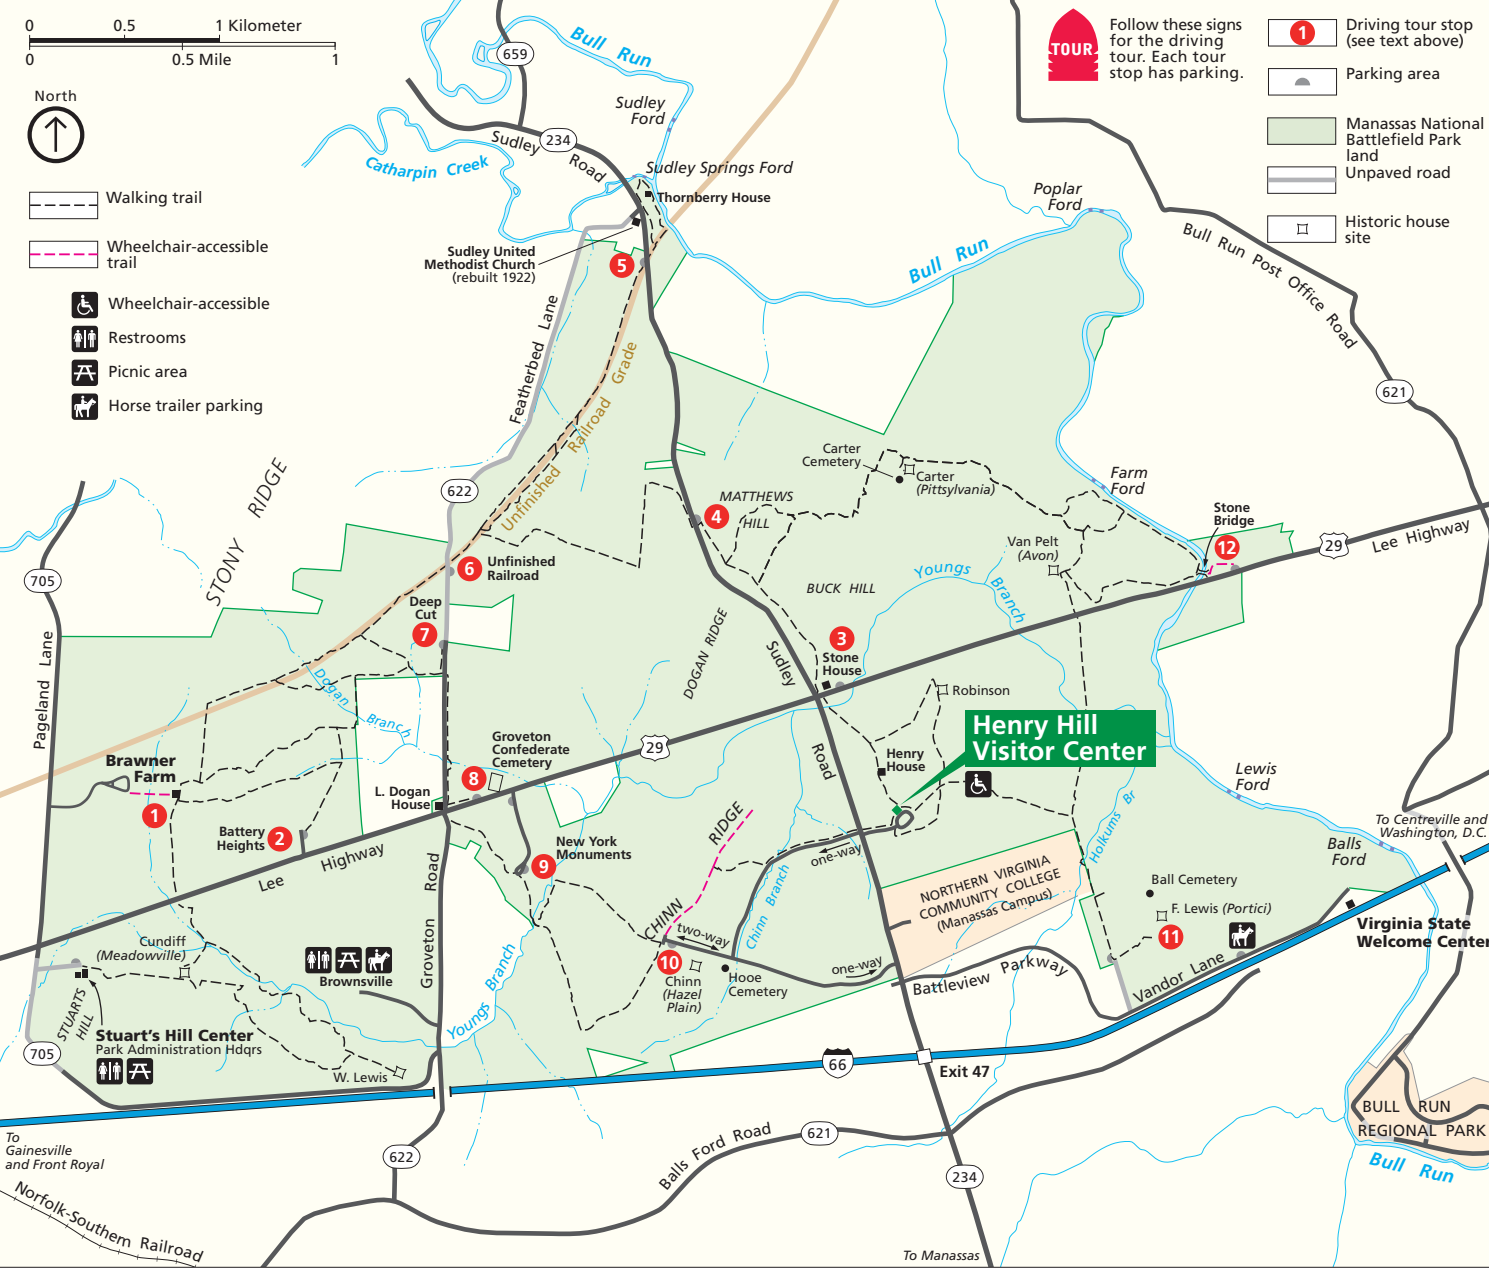

Walking trail

Wheelchair-accessible trail

Wheelchair-accessible

Restrooms

Picnic area

Horse trailer parking

Follow these signs for the driving tour. Each tour stop has parking.

- Driving tour stop (see text above)
- Parking area
- Manassas National Battlefield Park land
- Unpaved road
- Historic house site

Henry Hill Visitor Center

Virginia State Welcome Center

To Gainesville and Front Royal
Norfolk-Southern Railroad

To Manassas

BULL RUN REGIONAL PARK