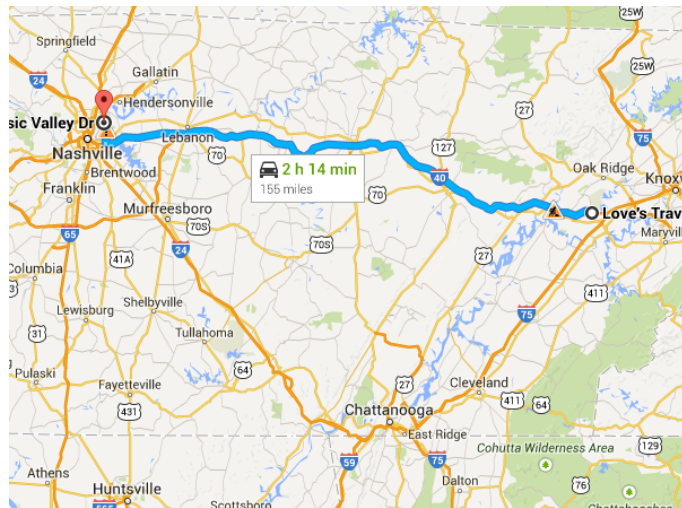

Drive 155 miles, 2 h 14 min

Directions from Love's Travel Stop to 2516 Music Valley Dr

○ Love's Travel Stop

9155 HWY 321 North, I-40 Exit 364, Lenoir City, TN 37771

Get on I-40 W

- _____ 0.5 mi / 47 s
- ↑ 1. Head north on TN-73 W/TN-95 N/US-321 S
_____ 0.2 mi
- ↖ 2. Turn left to merge onto I-40 W toward Nashville
_____ 0.3 mi

Follow I-40 W to McGavock Pike in Nashville.
Take exit 12 from TN-155 N/Briley Pkwy

_____ 154 mi / 2 h 11 min

Map data ©2015 Google

- ▲
 3. Merge onto I-40 W

 148 mi
- ↘
 4. Take exit 215B to merge onto TN-155 N/Briley Pkwy

 5.3 mi
- ↘
 5. Take exit 12 for McGavock Pike W toward Music Valley Dr

 0.3 mi

Drive to Music Valley Dr

- 0.9 mi / 2 min
- ▲
 6. Merge onto McGavock Pike

 0.2 mi
- ↘
 7. Turn right onto Music Valley Dr

 0.7 mi

📍
2516 Music Valley Dr
 Nashville, TN 37214

These directions are for planning purposes only. You may find that construction projects, traffic, weather, or other events may cause conditions to differ from the map results, and you should plan your route accordingly. You must obey all signs or notices regarding your route.