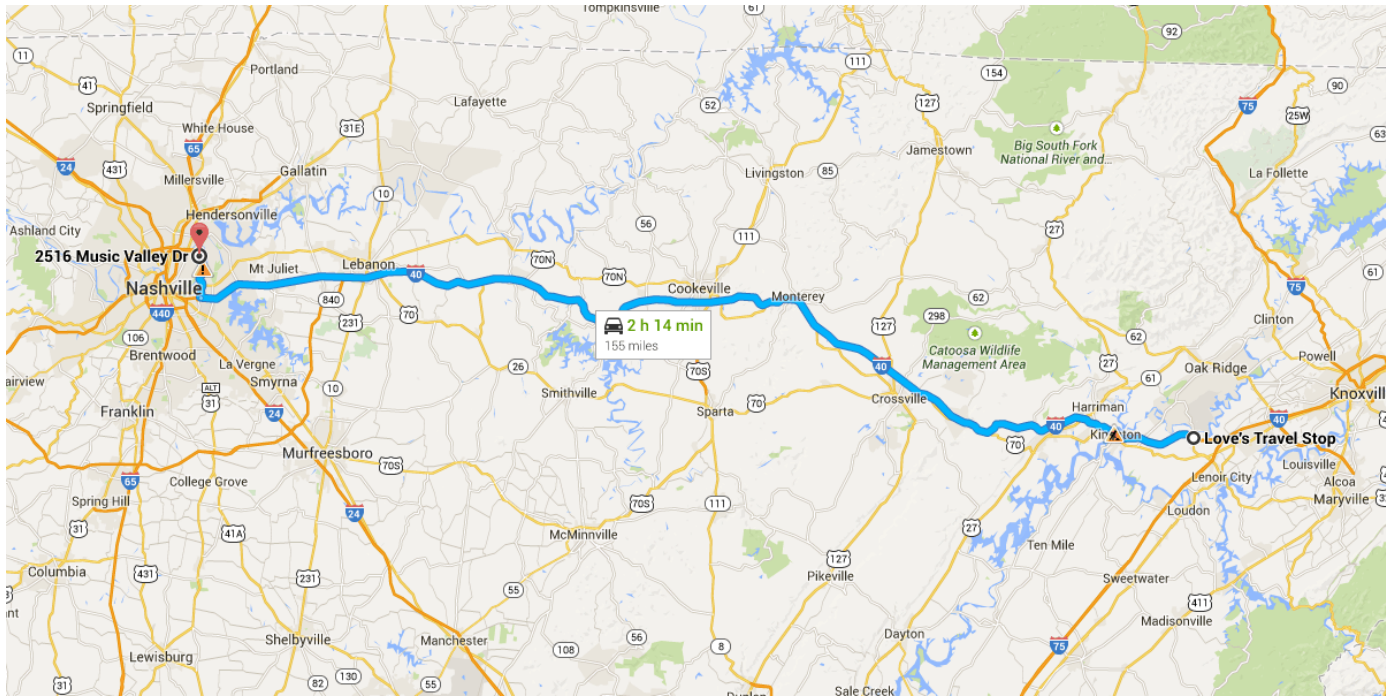

Drive 155 miles, 2 h 14 min

Directions from Love's Travel Stop to 2516 Music Valley Dr

○ Love's Travel Stop

9155 HWY 321 North, I-40 Exit 364, Lenoir City, TN 37771

Get on I-40 W

- _____ 0.5 mi / 47 s
- ↑ 1. Head north on TN-73 W/TN-95 N/US-321 S
_____ 0.2 mi
- ↖ 2. Turn left to merge onto I-40 W toward Nashville
_____ 0.3 mi

Follow I-40 W to McGavock Pike in Nashville.
Take exit 12 from TN-155 N/Briley Pkwy

_____ 154 mi / 2 h 11 min

Map data ©2015 Google

- ▲
 3. Merge onto I-40 W

 148 mi
- ↘
 4. Take exit 215B to merge onto TN-155 N/Briley Pkwy

 5.3 mi
- ↘
 5. Take exit 12 for McGavock Pike W toward Music Valley Dr

 0.3 mi

Drive to Music Valley Dr

- 0.9 mi / 2 min
- ▲
 6. Merge onto McGavock Pike

 0.2 mi
- ↘
 7. Turn right onto Music Valley Dr

 0.7 mi

📍
2516 Music Valley Dr
 Nashville, TN 37214

These directions are for planning purposes only. You may find that construction projects, traffic, weather, or other events may cause conditions to differ from the map results, and you should plan your route accordingly. You must obey all signs or notices regarding your route.