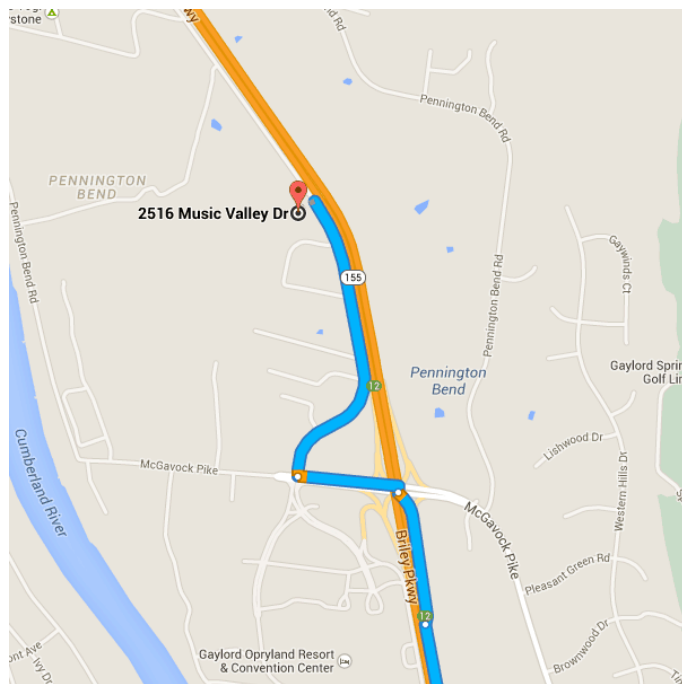

Drive 155 miles, 2 h 14 min

Directions from Love's Travel Stop to 2516 Music Valley Dr

○ Love's Travel Stop

9155 HWY 321 North, I-40 Exit 364, Lenoir City, TN 37771

Get on I-40 W

- _____ 0.5 mi / 47 s
- ↑ 1. Head north on TN-73 W/TN-95 N/US-321 S
_____ 0.2 mi
- ↖ 2. Turn left to merge onto I-40 W toward Nashville
_____ 0.3 mi

Follow I-40 W to McGavock Pike in Nashville.
Take exit 12 from TN-155 N/Briley Pkwy

_____ 154 mi / 2 h 11 min

Map data ©2015 Google

- ▲
 3. Merge onto I-40 W

 148 mi
- ↘
 4. Take exit 215B to merge onto TN-155 N/Briley Pkwy

 5.3 mi
- ↘
 5. Take exit 12 for McGavock Pike W toward Music Valley Dr

 0.3 mi

Drive to Music Valley Dr

- 0.9 mi / 2 min
- ▲
 6. Merge onto McGavock Pike

 0.2 mi
- ↘
 7. Turn right onto Music Valley Dr

 0.7 mi

📍
2516 Music Valley Dr
 Nashville, TN 37214

These directions are for planning purposes only. You may find that construction projects, traffic, weather, or other events may cause conditions to differ from the map results, and you should plan your route accordingly. You must obey all signs or notices regarding your route.