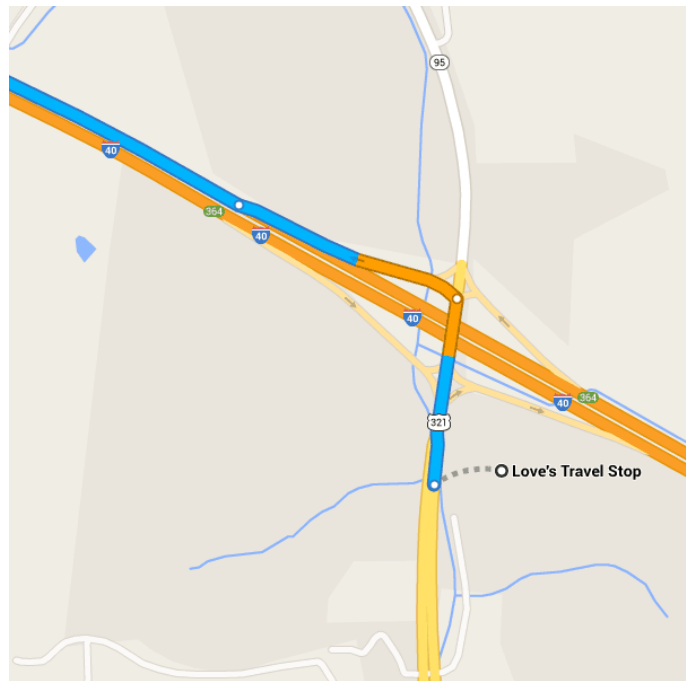

Drive 155 miles, 2 h 14 min

Directions from Love's Travel Stop to 2516 Music Valley Dr

○ Love's Travel Stop

9155 HWY 321 North, I-40 Exit 364, Lenoir City, TN 37771

Get on I-40 W

- _____ 0.5 mi / 47 s
- ↑ 1. Head north on TN-73 W/TN-95 N/US-321 S
_____ 0.2 mi
- ↖ 2. Turn left to merge onto I-40 W toward Nashville
_____ 0.3 mi

Follow I-40 W to McGavock Pike in Nashville.
Take exit 12 from TN-155 N/Briley Pkwy

_____ 154 mi / 2 h 11 min

Map data ©2015 Google

- ▲
 3. Merge onto I-40 W

 148 mi
- ↘
 4. Take exit 215B to merge onto TN-155 N/Briley Pkwy

 5.3 mi
- ↘
 5. Take exit 12 for McGavock Pike W toward Music Valley Dr

 0.3 mi

Drive to Music Valley Dr

- 0.9 mi / 2 min
- ▲
 6. Merge onto McGavock Pike

 0.2 mi
- ↘
 7. Turn right onto Music Valley Dr

 0.7 mi

📍
2516 Music Valley Dr
 Nashville, TN 37214

These directions are for planning purposes only. You may find that construction projects, traffic, weather, or other events may cause conditions to differ from the map results, and you should plan your route accordingly. You must obey all signs or notices regarding your route.